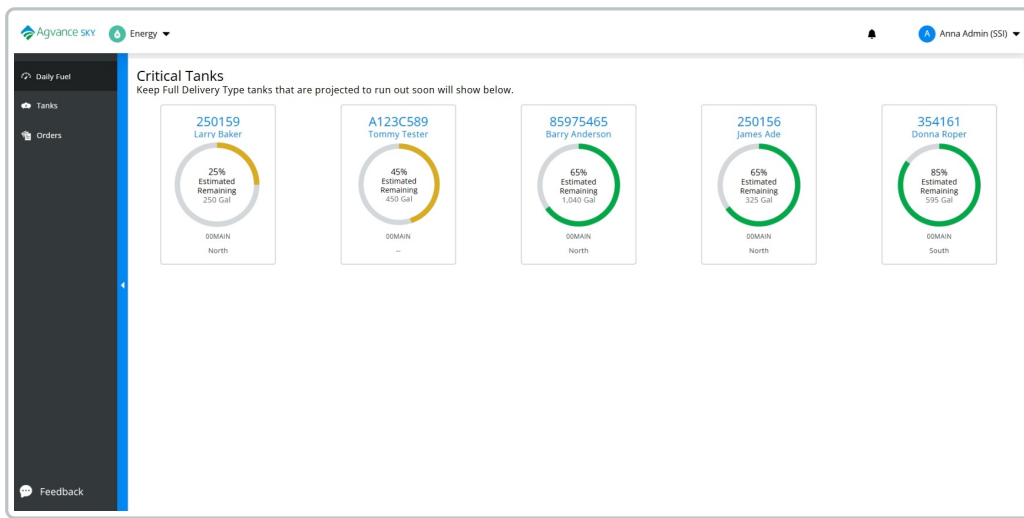

Daily Fuel - SKY Energy

Last Modified on 12/31/2024 3:19 pm EST

Quickly view the 6 lowest reading and active, Keep Full delivery type tanks on the SKY Energy *Daily Fuel* tab. View the *Tank Serial Number*, *Customer Name*, *% Estimated Remaining* by number and color visual and total *Tank Size* along with *Location & Route*.

- The *Critical Tanks* visual changes based on the estimated percent remaining in the Tank and display the lowest reading first.
 - *Very low/Critical, under 25%*, will be seen as red.
 - *Low levels but not yet critical, 25% - 50%* will be seen as yellow.
 - *Normal levels, 50% - 100%*, will be green.