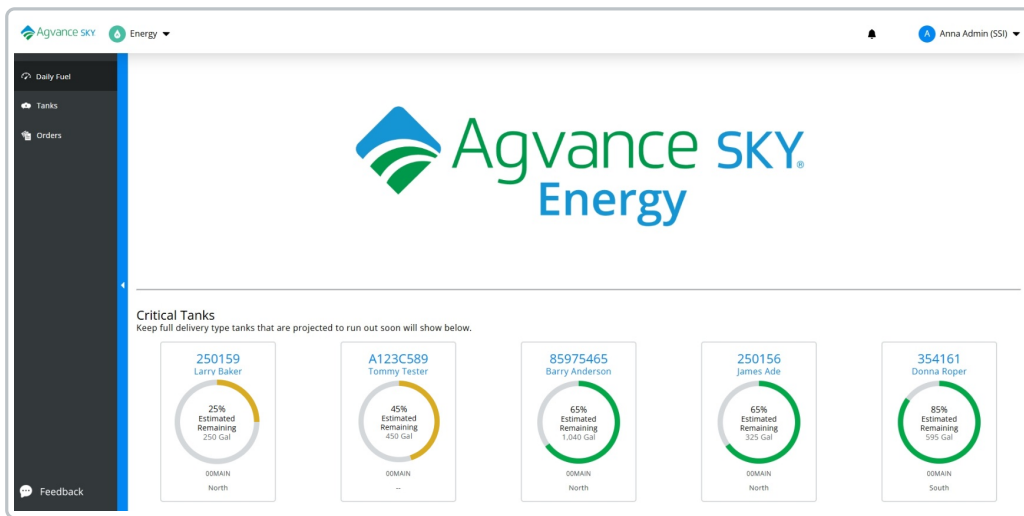

Daily Fuel - SKY Energy

Last Modified on 11/22/2024 11:22 am EST

Quickly view the 6 lowest reading and active, Keep Full delivery type tanks on the SKY Energy *Daily Fuel* tab. View the *Tank Serial Number*, *Customer Name*, *% Estimated Remaining* by number and color visual and total *Tank Size* along with *Location & Route*.

- The *Critical Tanks* visual changes based on the estimated percent remaining in the Tank and display the lowest reading first.
 - *Very low/Critical, under 25%*, will be seen as red.
 - *Low levels but not yet critical, 25% - 50%* will be seen as yellow.
 - *Normal levels, 50% - 100%*, will be green.