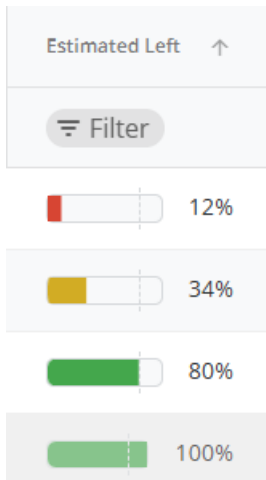

◦ If not calculated by either, the grid will display a double dash (- -).

- **Estimated Left (%)** -If a tank has a reading within the last 5 days, a percentage bar will show along with percentage amount.