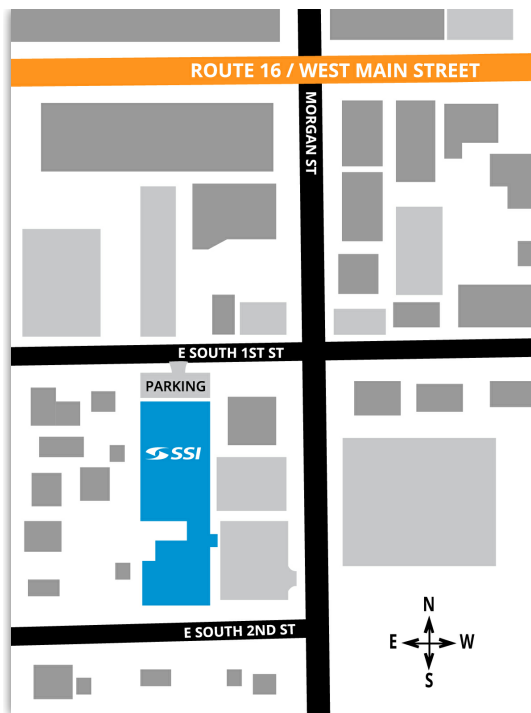

AFTER YOU ARRIVE IN SHELBYVILLE

Where to Stay

Shelbyville

Foxmore Lodge – This is the newest place to stay in Shelbyville! Eight boutique style rooms are in a historic, renovated building within walking distance of SSI. To book the corporate rates, please email general manager, Dave Prose at foxabnb@gmail.com and indicate you are traveling on business to SSI. The prices on the PDF reflect the corporate rate and are all inclusive with the hotel taxes & fees so this is the flat rate due per night.

Shelbyville Historic Inn – 217-774-3991

Suite 3 Eighteen – 217-827-4160

The Grain Bin at **No Bad Days Farm** – To reserve, call 217-962-1853 or email kschwengel@nobaddaysfarm.com.

Mattoon (25 Miles)

Comfort Suites – 217-235-6745

Fairfield Inn – 217-234-2420

Hampton Inn – 217-234-4267

When booking online use the SSI company code 0003140985 or ask for the Software Solutions Integrated corporate discount rate when booking by phone.

Holiday Inn Express – 217-235-2060

When booking online use SSI's Corporate ID 786800409 or ask for the Software Solutions Integrated corporate discount rate when booking by phone.