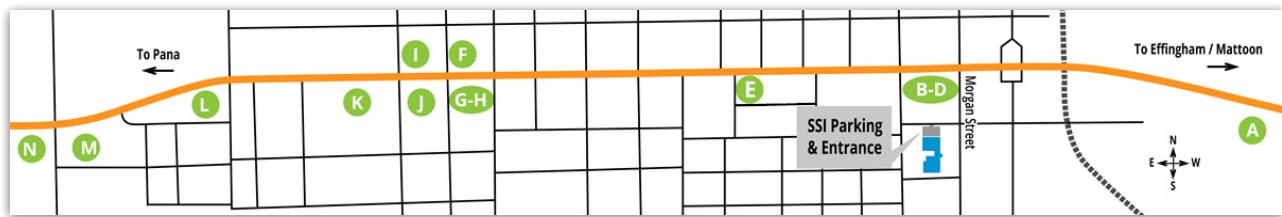

L. Dairy Queen

M. Monical's

N. Mi Veracruz Mexican Grill #2

Traveling to SSI East – Avon, IN

5250 E. US Hwy 36, Building 600, Suite 690
Avon, IN 46123

Software Solutions Integrated, LLC - East office is located in Avon, Indiana. It is approximately 30 minutes northwest of the Indianapolis International Airport. Avon is located approximately 2.5 hours from our main Shelbyville, IL office. Specific directions from these locations are listed below.

From Indianapolis International Airport

Exit the airport and head towards the Ronald Reagan Parkway, North to US-36. Turn left, West, for approximately 5 miles to S. County Road 525 E at the Chevrolet dealership then turn right. You will then take the first left off of S. County Road 525 E into our parking lot. We are located on the right in the two-story building on the 2nd floor in Suite 690.

From Shelbyville, IL

Take Rt 16 out of Shelbyville to Rt. 32 which turns into Rt 33 towards I-57 North/I-70 East. Take Exit 41 onto US-231. Head North onto US-231. Turn right, east, onto US-40 E until you reach IN-75. Head North on IN-75 until you reach US-36. Turn right, east, for approximately 10 miles until you reach S. County Road 525 E at the Chevrolet Dealership and turn left. Then take the first left into our parking lot. We are located on the right in the two-story building on the 2nd floor in Suite 690.

AFTER YOU ARRIVE IN AVON

Where to Stay

Avon

Hampton Inn Avon – 317-224-2900

When booking online, use the SSI company code 0003140985 or ask for the Software Solutions Integrated