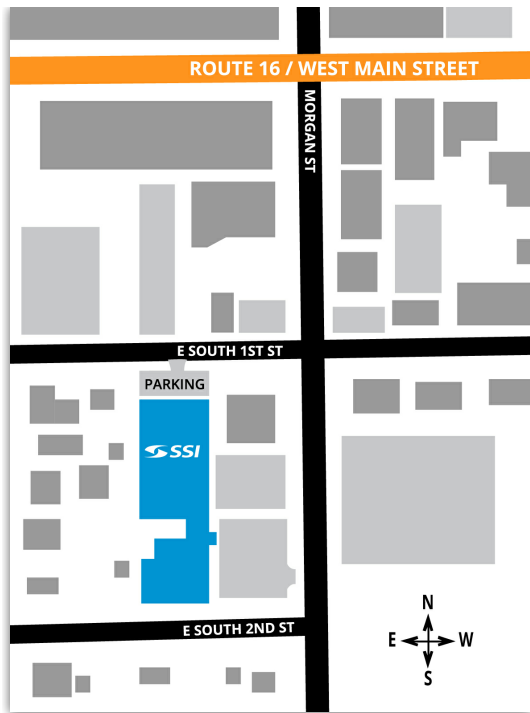

Traveling to an SSI Office

Last Modified on 05/17/2024 4:26 pm EDT

Traveling to SSI – Shelbyville

140 E. South 1st Street
Shelbyville, IL 62565

Shelbyville is located on the intersection of Routes 128 and 16 in central Illinois and is approximately 2.5 hours from the St. Louis airport, 3.5 hours south of Chicago and 2.5 hours west of Indianapolis. Specific directions from these cities are listed below.

From Champaign / Chicago

From Chicago or the Champaign area, take I-57 South to the Mattoon exit which flows onto Rt. 16 and stay on Rt. 16 west until you come into Shelbyville.

From Indianapolis, IN

From Indianapolis, take I-170 West to Effingham, IL. Hit Rt. 33 North which turns into Rt. 32 and travel through Stewardson and Strasburg until you hit Rt. 16. Take Rt 16 West into Shelbyville.

From St. Louis, MO

When leaving the airport, get on Interstate I-70 East. It is important to stay in the far left-hand lane to exit on I-170 North. Take I-170 North to the I-270 East Exit. I-270 East will take you into Illinois where it converges with I-70 East. Stay on I-70 East until the second Vandalia exit (exit #63) and take Rt. 51 North to Pana. Once in Pana, take Rt. 16 East onto Shelbyville and continue through town.

Once in Shelbyville, IL

Turn South onto Morgan Street and drive one block. Turn right onto E South 1st Street, the offices of SSI will be on your left.

AFTER YOU ARRIVE IN SHELBYVILLE

Where to Stay

Shelbyville