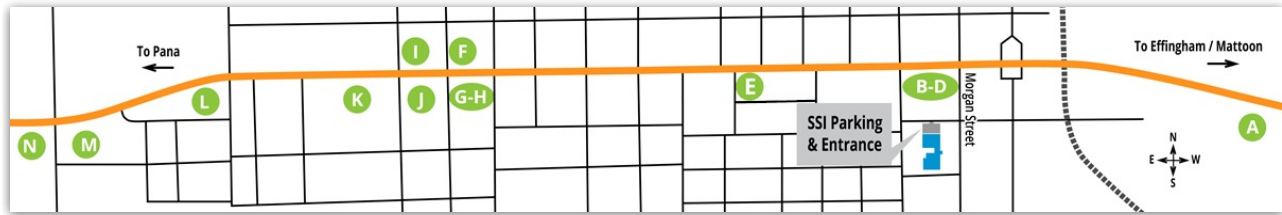

## Traveling to SSI – Shelbyville

140 E. South 1st Street  
Shelbyville, IL 62565

Shelbyville is located on the intersection of Routes 128 and 16 in central Illinois and is approximately 2.5 hours from the St. Louis airport, 3.5 hours south of Chicago and 2.5 hours west of Indianapolis. Specific directions from these cities are listed below.

### **From Indianapolis, IN**

From Indianapolis, take I-170 West to Effingham, IL. Hit Rt. 33 North which turns into Rt. 32 and travel through Stewardson and Strasburg until you hit Rt. 16. Take Rt 16 West into Shelbyville.

**What to Do in Shelbyville**

Boarman's Roxy Theatre

Lake Shelbyville

Antique Shops on Main Street

General Dacey Trails

**Where to Eat in Shelbyville**

- A. Lakeview Family Restaurant
- B. Iced
- C. The Ville
- D. Hidden Cove Bar & Grill
- E. The Original Burger
- F. Longbranch Grill
- G. McDonald's
- H. Taco Bell
- I. Yen Ching
- J. Chapala Mexican Grill
- K. Subway
- L. Dairy Queen
- M. Monical's

## Traveling to SSI East – Avon, IN

5250 E. US Hwy 36, Building 600, Suite 690  
Avon, IN 46123

Software Solutions Integrated, LLC - East office is located in Avon, Indiana. It is approximately 30 minutes northwest of the Indianapolis International Airport. Avon is located approximately 2.5 hours from our main Shelbyville, IL office. Specific directions from these locations are listed below.