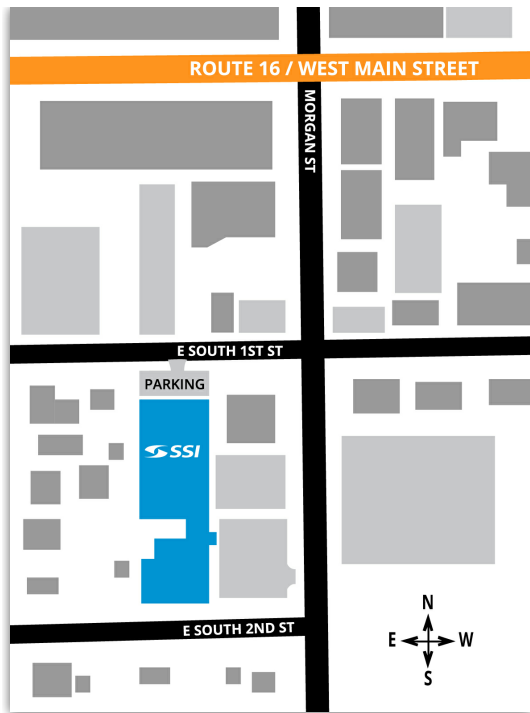

AFTER YOU ARRIVE IN SHELBYVILLE

Where to Stay

Shelbyville

Shelbyville Historic Inn – 217-774-3991

Suite 3 Eighteen – 217-827-4160

Foxmore Lodge – This is the newest place to stay in Shelbyville! Eight boutique style rooms are in a historic, renovated building within walking distance of SSI. To book the corporate rates, please email general manager, Dave Prose at foxabnb@gmail.com and indicate you are traveling on business to SSI. The prices on the PDF reflect the corporate rate and are all inclusive with the hotel taxes & fees so this is the flat rate due per night.

Mattoon (25 Miles)

Comfort Suites – 217-235-6745

Fairfield Inn – 217-234-2420

Hampton Inn – 217-234-4267

When booking online use the SSI company code 0003140985 or ask for the Software Solutions Integrated corporate discount rate when booking by phone.

Holiday Inn Express – 217-235-2060

When booking online use SSI's Corporate ID 786800409 or ask for the Software Solutions Integrated corporate discount rate when booking by phone.

Effingham (30 Miles)