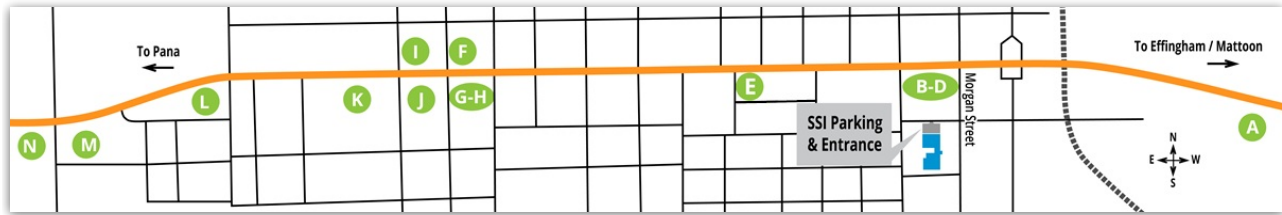

From Champaign / Chicago

From Chicago or the Champaign area, take I-57 South to the Mattoon exit which flows onto Rt. 16 and stay on Rt. 16 west until you come into Shelbyville.

From Indianapolis, IN

From Indianapolis, take I-170 West to Effingham, IL. Hit Rt. 33 North which turns into Rt. 32 and travel through Stewardson and Strasburg until you hit Rt. 16. Take Rt 16 West into Shelbyville.

What to Do in Shelbyville

Boarman's Roxy Theatre

Lake Shelbyville

Antique Shops on Main Street

General Dacey Trails

Where to Eat in Shelbyville

- A. Lakeview Family Restaurant
- B. Iced
- C. The Ville
- D.
- E. The Original Burger
- F. Longbranch Grill
- G. McDonald's
- H. Taco Bell
- I. Yen Ching
- J. Chapala Mexican Grill
- K. Subway
- L. Dairy Queen
- M. Monical's

N. Mi Veracruz Mexican Grill #2

Traveling to SSI East – Avon, IN

5250 E. US Hwy 36, Building 600, Suite 690
Avon, IN 46123

Software Solutions Integrated, LLC - East office is located in Avon, Indiana. It is approximately 30 minutes northwest of the Indianapolis International Airport. Avon is located approximately 2.5 hours from our main Shelbyville, IL office. Specific directions from these locations are listed below.

From Shelbyville, IL

Take Rt 16 out of Shelbyville to Rt. 32 which turns into Rt 33 towards I-57 North/I-70 East. Take Exit 41 onto US-231. Head North onto US-231. Turn right, east, onto US-40 E until you reach IN-75. Head North on IN-75 until you reach US-36. Turn right, east, for approximately 10 miles until you reach S. County Road 525 E at the Chevrolet Dealership and turn left. Then take the first left into our parking lot. We are located on the right in the two-story building on the 2nd floor in Suite 690.