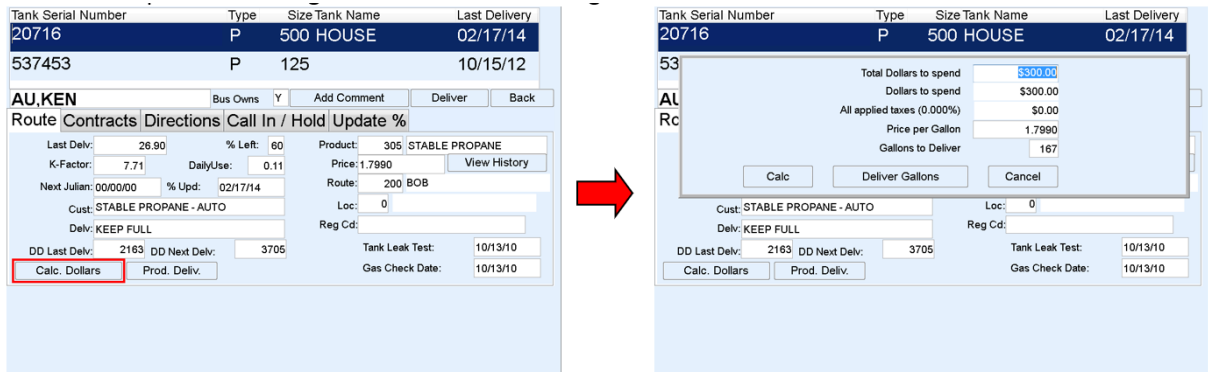

# Calculate Dollars - Propane

Last Modified on 06/13/2022 9:57 am EDT

The **Calculate Dollars** button located within the *Tank* screen allows the driver to enter *Total Dollars to spend* to aid in determining the number of gallons to pump during a delivery. The system calculates the number of gallons to deliver based on the product, price, and taxes associated with the tank. The driver can also enter *Gallons to Deliver* to determine the total price, including taxes, for the selected gallons.

1. Highlight the tank and select **Calc. Dollars**. Tap in the *Total Dollars to spend* or *Gallons to Deliver* field, and select **Calc.**

2. The system will calculate the number of gallons and dollars to spend.
3. Choose **Deliver Gallons** to preset the gallons for delivery or **Cancel** to return to the *Tank* screen.