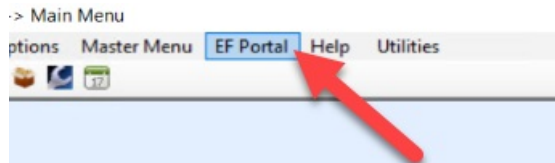

# Accessing the Merchant Portal

Last Modified on 10/31/2023 5:13 pm EDT

The Merchant Portal can be accessed at any time from within Energy Force when a customer is set up with the Portal.

Select **EF Portal** in the menu bar of Energy Force to navigate to the [Merchant Portal Login](#) page.